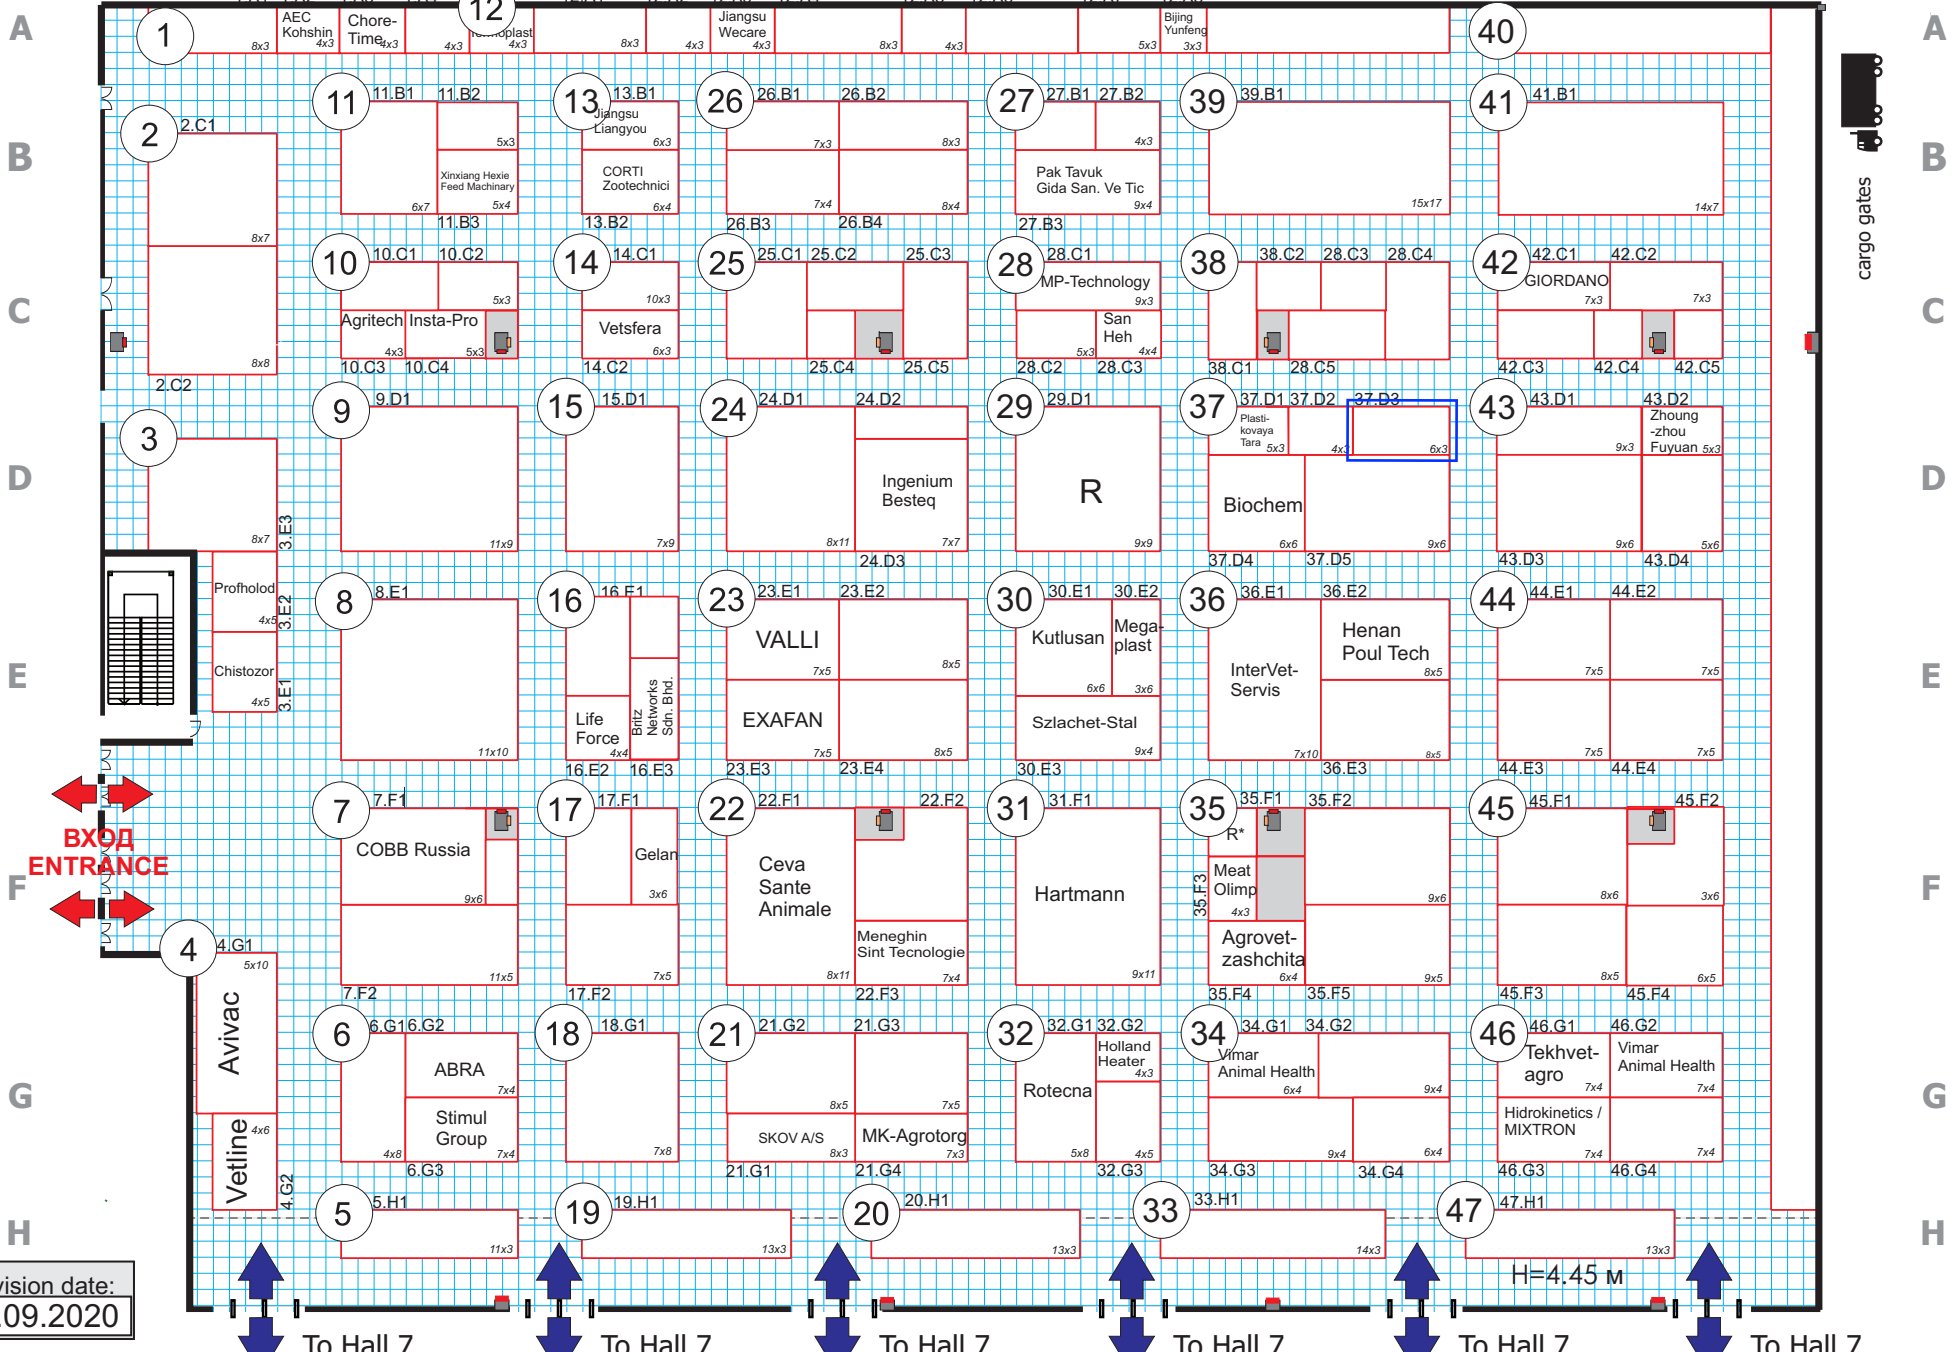

25-27 May 2021

FOCUS ON SECTORS:

- FEED, FEED INGREDIENTS
- FARMING, HOUSING, BREEDING, GENETICS
- ANIMAL HEALTH

**Pavilion 2
Hall 8**

монтажные ворота
cargo gates

cargo gates

**ВХОД
ENTRANCE**

Revision date:
17.09.2020

To Hall 7 To Hall 7 To Hall 7 To Hall 7 To Hall 7 To Hall 7

H=4.45 m